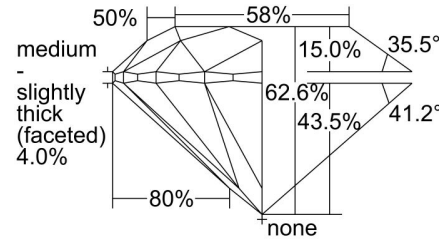

**GIA DIAMOND GRADING REPORT**

May 05, 2016  
 GIA Report Number ..... 6225565553  
 Shape and Cutting Style ..... Round Brilliant  
 Measurements ..... 7.36 - 7.42 x 4.63 mm

**GRADING RESULTS**

Carat Weight ..... 1.57 carat  
 Color Grade ..... I  
 Clarity Grade ..... SI1  
 Cut Grade ..... Excellent

**PROPORTIONS**

Profile to actual proportions

**CLARITY CHARACTERISTICS**

**KEY TO SYMBOLS\***

-  Feather
-  Cloud
-  Crystal
-  Needle

\* Red symbols denote internal characteristics (inclusions). Green or black symbols denote external characteristics (blemishes). Diagram is an approximate representation of the diamond, and symbols shown indicate type, position, and approximate size of clarity characteristics. All clarity characteristics may not be shown. Details of finish are not shown.