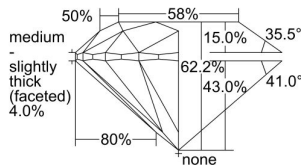

GIA®

FACSIMILE

GIA REPORT 7221689895

Verify this report at gia.edu

GIA DIAMOND DOSSIER®

May 20, 2016
GIA Report Number 7221689895
Shape and Cutting Style ..... Round Brilliant
Measurements ..... 4.42 - 4.44 x 2.75 mm

GRADING RESULTS

Carat Weight ..... 0.33 carat
Color Grade ..... F
Clarity Grade VS1
Cut Grade ..... Excellent

ADDITIONAL GRADING INFORMATION

Polish ..... Excellent
Symmetry ..... Excellent
Fluorescence ..... None
Clarity Characteristics ..... Feather, Cloud, Pinpoint
Inspection(s): GIA 7221689895

PROPORTIONS

Profile to actual proportions

GRADING SCALES

GIA COLOR SCALE

COLORLESS	D
	E
	F
	G
	H
	I
	J
NEAR COLORLESS	K
	L
Faint	M
	N
	O
	P
Very Light	Q
	R
	S
	T
	U
	V
Light	W
	X
	Y
	Z

GIA CLARITY SCALE

FLAWLESS	VERY VERY SLIGHTLY INCLUDED	VVS₁	
			VVS₂
INTERNALLY FLAWLESS	VERY SLIGHTLY INCLUDED	VS₁	
		VS₂	
SLIGHTLY INCLUDED	SLIGHTLY INCLUDED	SI₁	
		SI₂	
INCLUDED	INCLUDED	I₁	
		I₂	
		I₃	

GIA CUT SCALE

EXCELLENT
VERY GOOD
GOOD
FAIR
POOR