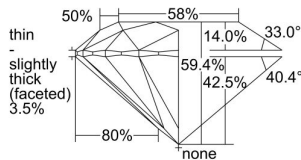

GIA®

FACSIMILE

GIA REPORT 2226655684

Verify this report at gia.edu

GIA DIAMOND DOSSIER®

May 18, 2016
GIA Report Number 2226655684
Shape and Cutting Style ..... Round Brilliant
Measurements ..... 6.04 - 6.05 x 3.59 mm

GRADING RESULTS

Carat Weight ..... 0.79 carat
Color Grade ..... D
Clarity Grade S11
Cut Grade ..... Very Good

ADDITIONAL GRADING INFORMATION

Polish ..... Very Good
Symmetry ..... Excellent
Fluorescence ..... Strong Blue
Clarity Characteristics ..... Crystal
Inscription(s): GIA 2226655684

PROPORTIONS

GRADING SCALES

GIA COLOR SCALE	GIA CLARITY SCALE	GIA CUT SCALE	
D	FLAWLESS	EXCELLENT	
E	INTERNALLY FLAWLESS		
F		VVS₁	VERY GOOD
G	VVS₂		
H	VS₁	GOOD	
I	VS₂		
J	S1₁	FAIR	
K	S1₂		
L	I₁	POOR	
M	I₂		
N	I₃		
O			
P			
Q			
R			
S			
T			
U			
V			
W			
X			
Y			
Z