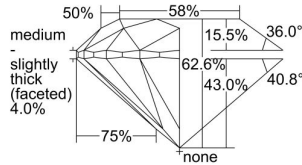

GIA®

FACSIMILE

GIA REPORT

5226784678

Verify this report at gia.edu

GIA DIAMOND DOSSIER®

May 30, 2016
GIA Report Number 5226784678
Shape and Cutting Style ..... Round Brilliant
Measurements ..... 5.34 - 5.37 x 3.36 mm

GRADING RESULTS

Carat Weight ..... 0.60 carat
Color Grade I
Clarity Grade VVS1
Cut Grade ..... Excellent

ADDITIONAL GRADING INFORMATION

Polish ..... Excellent
Symmetry ..... Excellent
Fluorescence ..... None
Clarity Characteristics ..... Pinpoint, Cloud, Feather
Inscription(s): GIA 5226784678

PROPORTIONS

Profile to actual proportions

GRADING SCALES

GIA COLOR SCALE	GIA CLARITY SCALE	GIA CUT SCALE	
D	FLAWLESS	EXCELLENT	
E	INTERNALLY FLAWLESS		
F		VVS₁	VERY GOOD
G	VVS₂		
H	VS₁	GOOD	
I	VS₂		
J	SI₁	FAIR	
K	SI₂		
L	I₁	POOR	
M	I₂		
N	I₃		
O			
P			
Q			
R			
S			
T			
U			
V			
W			
X			
Y			
Z