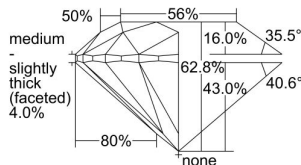

GIA®

FACSIMILE

GIA REPORT 1223727457

Verify this report at gia.edu

GIA DIAMOND DOSSIER®

May 25, 2016
GIA Report Number 1223727457
Shape and Cutting Style ..... Round Brilliant
Measurements ..... 4.81 - 4.84 x 3.03 mm

GRADING RESULTS

Carat Weight ..... 0.44 carat
Color Grade ..... H
Clarity Grade S11
Cut Grade ..... Excellent

ADDITIONAL GRADING INFORMATION

Polish ..... Excellent
Symmetry ..... Excellent
Fluorescence ..... Medium Blue
Clarity Characteristics ..... Crystal, Feather
Inscription(s): GIA 1223727457

PROPORTIONS

Profile to actual proportions

GRADING SCALES

GIA COLOR SCALE

COLORLESS	D
	E
	F
	G
	H
	I
	J
NEAR COLORLESS	K
	L
Faint	M
	N
	O
	P
	Q
	R
	S
	T
	U
	V
	W
	X
	Y
Light	Z

GIA CLARITY SCALE

VERY VERY SLIGHTLY INCLUDED	FLAWLESS
	INTERNALLY FLAWLESS
VERY SLIGHTLY INCLUDED	VVS₁
	VVS₂
SLIGHTLY INCLUDED	VS₁
	VS₂
INCLUDED	I₁
	I₂
	I₃

GIA CUT SCALE

EXCELLENT
VERY GOOD
GOOD
FAIR
POOR