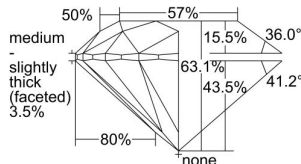

GIA®

FACSIMILE

GIA REPORT 7211876923

Verify this report at gia.edu

GIA DIAMOND DOSSIER®

February 24, 2016
GIA Report Number 7211876923
Shape and Cutting Style ..... Round Brilliant
Measurements ..... 4.48 - 4.49 x 2.83 mm

GRADING RESULTS

Carat Weight ..... 0.35 carat
Color Grade ..... E
Clarity Grade S11
Cut Grade ..... Excellent

ADDITIONAL GRADING INFORMATION

Polish ..... Excellent
Symmetry ..... Excellent
Fluorescence ..... None
Clarity Characteristics ..... Cloud, Feather
Inscription(s): GIA 7211876923

PROPORTIONS

Profile to actual proportions