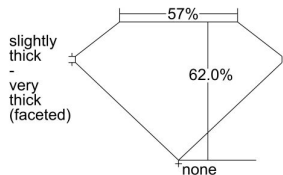

GIA®

FACSIMILE

GIA REPORT 6225185779

Verify this report at gia.edu

GIA DIAMOND DOSSIER®

April 06, 2016
GIA Report Number 6225185779
Shape and Cutting Style ..... Heart Brilliant
Measurements ..... 4.45 x 4.93 x 3.06 mm

GRADING RESULTS

Carat Weight ..... 0.41 carat
Color Grade ..... J
Clarity Grade S11

ADDITIONAL GRADING INFORMATION

Polish ..... Very Good
Symmetry ..... Very Good
Fluorescence ..... None
Clarity Characteristics..... Feather, Cloud
Inscription(s): GIA 6225185779

PROPORTIONS

Profile not to actual proportions

GRADING SCALES

GIA COLOR SCALE		GIA CLARITY SCALE			
COLORLESS	D	VERY VERY SLIGHTLY INCLUDED	FLAWLESS		
	E		INTERNALLY FLAWLESS		
	F	VERY SLIGHTLY INCLUDED	VVS₁		
	G		VVS₂		
	H		VS₁		
	NEAR COLORLESS	I	SLIGHTLY INCLUDED	VS₂	
		J		S1₁	
		FAINT	K	INCLUDED	S1₂
			L		I₁
			M		I₂
VERT LIGHT	N	LIGHT	I₃		
	O				
	P				
	Q				
	R