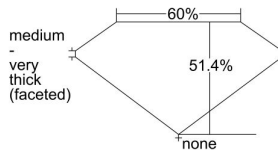

GIA®

FACSIMILE

GIA REPORT 7228292272

Verify this report at gia.edu

GIA DIAMOND DOSSIER®

April 11, 2016
GIA Report Number 7228292272
Shape and Cutting Style ..... Heart Brilliant
Measurements ..... 4.55 x 5.33 x 2.74 mm

GRADING RESULTS

Carat Weight ..... 0.41 carat
Color Grade ..... E
Clarity Grade VS1

ADDITIONAL GRADING INFORMATION

Polish ..... Very Good
Symmetry ..... Very Good
Fluorescence ..... None
Clarity Characteristics..... Crystal, Feather, Pinpoint
Inscription(s): GIA 7228292272

PROPORTIONS

Profile not to actual proportions

GRADING SCALES

GIA COLOR SCALE		GIA CLARITY SCALE			
COLORLESS	D	VERY VERY SLIGHTLY INCLUDED	FLAWLESS		
	E		INTERNALLY FLAWLESS		
	F	VERY SLIGHTLY INCLUDED	VVS₁		
	G		VVS₂		
	H		VS₁		
	NEAR COLORLESS	I	SLIGHTLY INCLUDED	VS₂	
		J		SI₁	
		FAINT	K	INCLUDED	SI₂
			L		I₁
			M		I₂
VERY LIGHT	N	LIGHT	I₃		
	O				
	P				
	Q				
	R