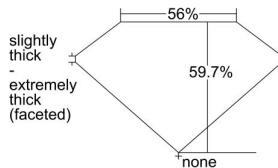

GIA®

FACSIMILE

GIA REPORT 6222212875

Verify this report at gia.edu

GIA DIAMOND DOSSIER®

April 06, 2016
GIA Report Number 6222212875
Shape and Cutting Style ..... Heart Brilliant
Measurements ..... 3.79 x 4.85 x 2.90 mm

GRADING RESULTS

Carat Weight ..... 0.33 carat
Color Grade ..... D
Clarity Grade VS1

ADDITIONAL GRADING INFORMATION

Polish ..... Very Good
Symmetry ..... Very Good
Fluorescence ..... None
Clarity Characteristics..... Crystal, Needle, Cloud
Inscription(s): GIA 6222212875

PROPORTIONS

Profile not to actual proportions

GRADING SCALES

GIA COLOR SCALE		GIA CLARITY SCALE		
NEAR COLORLESS	D	VERY VERY SLIGHTLY INCLUDED	FLAWLESS	
	E		INTERNALLY FLAWLESS	
	F		VVS₁	
	G		VVS₂	
	FAINT	H	VERY SLIGHTLY INCLUDED	VS₁
		I		VS₂
		J		SI₁
		K		SI₂
	LIGHT	L	INCLUDED	I₁
		M		I₂
N		I₃		
O				
P				
Q				
R				
S