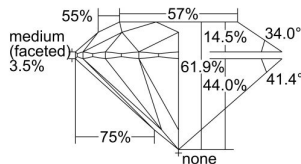

GIA®

FACSIMILE

GIA DIAMOND DOSSIER®

March 19, 2016
GIA Report Number 7228137478
Shape and Cutting Style ..... Round Brilliant
Measurements ..... 5.80 - 5.83 x 3.60 mm

GRADING RESULTS

Carat Weight ..... 0.74 carat
Color Grade ..... F
Clarity Grade S11
Cut Grade ..... Excellent

ADDITIONAL GRADING INFORMATION

Polish ..... Excellent
Symmetry ..... Excellent
Fluorescence ..... Faint
Clarity Characteristics ..... Crystal, Feather
Inscription(s): GIA 7228137478

GIA REPORT 7228137478

Verify this report at gia.edu

PROPORTIONS

Profile to actual proportions

GRADING SCALES

GIA COLOR SCALE

COLOURLESS	D
	E
	F
	G
	H
	I
	J
NEAR COLOURLESS	K
	L
FAIN	M
	N
	O
	P
	Q
VERY LIGHT	R
	S
	T
	U
	V
	W
	X
	Y
LIGHT	Z

GIA CLARITY SCALE

FLAWLESS	INTERNAL FLAWLESS	
		FLAWLESS
VERY VERY SLIGHTLY INCLUDED	VVS₁	
	VVS₂	
VERY SLIGHTLY INCLUDED	VS₁	
	VS₂	
SLIGHTLY INCLUDED	SI₁	
	SI₂	
INCLUDED	I₁	
	I₂	
	I₃	

GIA CUT SCALE

EXCELLENT
VERY GOOD
GOOD
FAIR
POOR