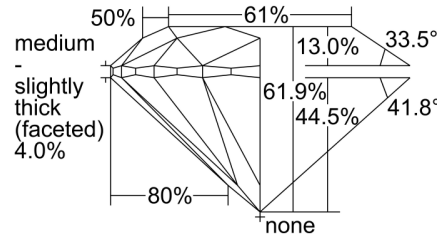

**GIA DIAMOND GRADING REPORT**

May 23, 2016  
 GIA Report Number ..... 6225716563  
 Shape and Cutting Style ..... Round Brilliant  
 Measurements ..... 6.40 - 6.43 x 3.97 mm

**GRADING RESULTS**

Carat Weight ..... 1.00 carat  
 Color Grade ..... E  
 Clarity Grade ..... SI1  
 Cut Grade ..... Excellent

Profile to actual proportions

**CLARITY CHARACTERISTICS**

**KEY TO SYMBOLS\***

-  Feather
-  Pinpoint
-  Natural

\* Red symbols denote internal characteristics (inclusions). Green or black symbols denote external characteristics (blemishes). Diagram is an approximate representation of the diamond, and symbols shown indicate type, position, and approximate size of clarity characteristics. All clarity characteristics may not be shown. Details of finish are not shown.