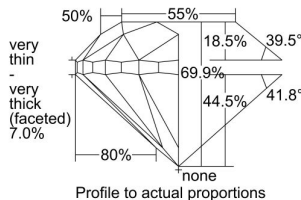

GIA®

FACSIMILE

GIA REPORT 2227685959

Verify this report at gia.edu

GIA DIAMOND DOSSIER®

May 19, 2016
GIA Report Number 2227685959
Shape and Cutting Style ..... Round Brilliant
Measurements ..... 4.75 - 4.80 x 3.34 mm

GRADING RESULTS

Carat Weight ..... 0.50 carat
Color Grade ..... D
Clarity Grade S11
Cut Grade ..... Fair

ADDITIONAL GRADING INFORMATION

Polish ..... Very Good
Symmetry ..... Very Good
Fluorescence ..... None
Clarity Characteristics..... Indented Natural
Inspection(s): GIA 2227685959

PROPORTIONS

GRADING SCALES

GIA COLOR SCALE

COLORED	D
	E
	F
	G
	H
	I
	J
NEAR COLORLESS	K
	L
Faint	M
	N
	O
	P
	R
	S
	T
	U
	V
	W
	X
	Y
Light	Z

GIA CLARITY SCALE

FLAWLESS	VERY VERY SLIGHTLY INCLUDED	VVS₁	VERY SLIGHTLY INCLUDED	SI₁	FAIR		
						VVS₂	SI₂
INTERNALLY FLAWLESS	SLIGHTLY INCLUDED	VS₁	GOOD				
				VVS₁	VS₂		
VVS₂	I₁	POOR					
			VS₁	I₂			
VS₂	I₃						

GIA CUT SCALE

EXCELLENT
VERY GOOD
GOOD
FAIR
POOR