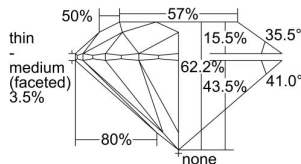

GIA®

FACSIMILE

GIA REPORT 6221665527

Verify this report at gia.edu

GIA DIAMOND DOSSIER®

May 18, 2016
GIA Report Number 6221665527
Shape and Cutting Style ..... Round Brilliant
Measurements ..... 5.08 - 5.12 x 3.17 mm

GRADING RESULTS

Carat Weight ..... 0.50 carat
Color Grade ..... D
Clarity Grade VS1
Cut Grade ..... Excellent

ADDITIONAL GRADING INFORMATION

Polish ..... Excellent
Symmetry ..... Excellent
Fluorescence ..... Strong Blue
Clarity Characteristics ..... Crystal
Inscription(s): GIA 6221665527

PROPORTIONS

Profile to actual proportions