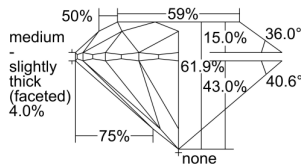

GIA®

FACSIMILE

GIA DIAMOND DOSSIER®

May 19, 2016
GIA Report Number 7228685775
Shape and Cutting Style ..... Round Brilliant
Measurements ..... 5.49 - 5.51 x 3.40 mm

GRADING RESULTS

Carat Weight ..... 0.64 carat
Color Grade ..... D
Clarity Grade VS1
Cut Grade ..... Excellent

ADDITIONAL GRADING INFORMATION

Polish ..... Excellent
Symmetry ..... Excellent
Fluorescence ..... Medium Blue
Clarity Characteristics..... Crystal, Pinpoint
Inscription(s): GIA 7228685775

GIA REPORT 7228685775

Verify this report at gia.edu

PROPORTIONS

Profile to actual proportions

GRADING SCALES

GIA COLOR SCALE	GIA CLARITY SCALE	GIA CUT SCALE	
D	FLAWLESS	EXCELLENT	
E	INTERNALLY FLAWLESS		
F		VVS₁	VERY GOOD
G	VVS₂		
H	VS₁	GOOD	
I	VS₂		
J	SI₁	FAIR	
K	SI₂		
L	I₁	POOR	
M	I₂		
N	I₃		
O			
P			
Q			
R			
S			
T			
U			
V			
W			
X			
Y			
Z