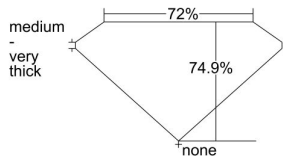

GIA®

FACSIMILE

GIA REPORT 5161143939

Verify this report at gia.edu

GIA DIAMOND DOSSIER®

May 20, 2014
GIA Report Number 5161143939
Shape and Cutting Style ..... Square Modified Brilliant
Measurements ..... 4.35 x 4.23 x 3.17 mm

GRADING RESULTS

Carat Weight ..... 0.52 carat
Color Grade ..... G
Clarity Grade VS1

ADDITIONAL GRADING INFORMATION

Polish ..... Good
Symmetry ..... Fair
Fluorescence ..... None
Clarity Characteristics ..... Feather, Pinpoint
Inscription(s): GIA 5161143939

PROPORTIONS

Profile not to actual proportions

GRADING SCALES

GIA COLOR SCALE		GIA CLARITY SCALE				
COLORLESS	D	VERY VERY SLIGHTLY INCLUDED	FLAWLESS			
	E		INTERNALLY FLAWLESS			
	F		VVS₁			
	NEAR COLORLESS	G	VERY SLIGHTLY INCLUDED	VVS₂		
		H		VS₁		
		FAINT	I	SLIGHTLY INCLUDED	VS₂	
			J		SI₁	
			LIGHT	K	INCLUDED	SI₂
	L	I₁				
	M	I₂				
N		I₃				
O						
P						
Q						
R						
S						
T						
U						
V						
W						
X						
Y						
Z