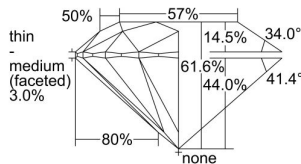

GIA®

FACSIMILE

GIA REPORT 2226585317

Verify this report at gia.edu

GIA DIAMOND DOSSIER®

May 10, 2016
GIA Report Number 2226585317
Shape and Cutting Style ..... Round Brilliant
Measurements ..... 6.01 - 6.03 x 3.71 mm

GRADING RESULTS

Carat Weight ..... 0.81 carat
Color Grade ..... D
Clarity Grade S11
Cut Grade ..... Excellent

ADDITIONAL GRADING INFORMATION

Polish ..... Excellent
Symmetry ..... Excellent
Fluorescence ..... Medium Blue
Clarity Characteristics..... Feather, Crystal, Cloud
Inscription(s): GIA 2226585317

PROPORTIONS

Profile to actual proportions

GRADING SCALES

GIA COLOR SCALE

COLORLESS	D
	E
	F
	G
	H
	I
	J
NEAR COLORLESS	K
	L
Faint	M
	N
	O
	P
	Q
Very Light	R
	S
	T
	U
	V
	W
	X
	Y
Light	Z

GIA CLARITY SCALE

FLAWLESS	VERY VERY SLIGHTLY INCLUDED	VVS₁	
			VVS₂
INTERNALLY FLAWLESS	VERY SLIGHTLY INCLUDED	VS₁	
		VS₂	
SLIGHTLY INCLUDED	SLIGHTLY INCLUDED	S1₁	
		S1₂	
INCLUDED	INCLUDED	I₁	
		I₂	
		I₃	

GIA CUT SCALE

EXCELLENT	VERY GOOD	GOOD	FAIR	POOR