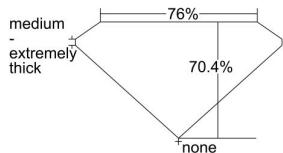

GIA®

FACSIMILE

GIA REPORT 2171554269

Verify this report at gia.edu

GIA DIAMOND DOSSIER®

March 29, 2016
GIA Report Number 2171554269
Shape and Cutting Style ..... Square Modified Brilliant
Measurements ..... 4.95 x 4.90 x 3.45 mm

GRADING RESULTS

Carat Weight ..... 0.70 carat
Color Grade ..... G
Clarity Grade VS2

ADDITIONAL GRADING INFORMATION

Polish ..... Very Good
Symmetry ..... Good
Fluorescence ..... None
Clarity Characteristics ..... Feather
Inscription(s): GIA 2171554269

PROPORTIONS

Profile not to actual proportions

GRADING SCALES

GIA COLOR SCALE		GIA CLARITY SCALE			
COLORLESS	D	VERY VERY SLIGHTLY INCLUDED	FLAWLESS		
	E		INTERNALLY FLAWLESS		
	F	VERY SLIGHTLY INCLUDED	VVS₁		
	G		VVS₂		
	H		VS₁		
	NEAR COLORLESS	I	SLIGHTLY INCLUDED	VS₂	
		J		SI₁	
		FAINT	K	INCLUDED	SI₂
			L		I₁
			M		I₂
VERY LIGHT			N	LIGHT	I₃
			O		
			P		
	Q				
LIGHT	R				
	S				
	T				
	U				
	V				
	Z