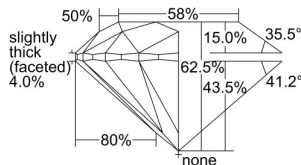

GIA®

FACSIMILE

GIA REPORT 5171588479

Verify this report at gia.edu

GIA DIAMOND DOSSIER®

May 11, 2016
GIA Report Number 5171588479
Shape and Cutting Style ..... Round Brilliant
Measurements ..... 6.15 - 6.19 x 3.85 mm

GRADING RESULTS

Carat Weight ..... 0.90 carat
Color Grade ..... K
Clarity Grade S11
Cut Grade ..... Excellent

ADDITIONAL GRADING INFORMATION

Polish ..... Excellent
Symmetry ..... Excellent
Fluorescence ..... None
Clarity Characteristics ..... Feather, Crystal, Cloud
Inspection(s): GIA 5171588479

PROPORTIONS

Profile to actual proportions