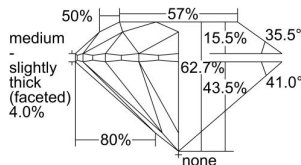

GIA®

FACSIMILE

GIA REPORT 6221655026

Verify this report at gia.edu

GIA DIAMOND DOSSIER®

May 16, 2016
GIA Report Number 6221655026
Shape and Cutting Style ..... Round Brilliant
Measurements ..... 5.13 - 5.15 x 3.23 mm

GRADING RESULTS

Carat Weight ..... 0.53 carat
Color Grade ..... D
Clarity Grade VS1
Cut Grade ..... Excellent

ADDITIONAL GRADING INFORMATION

Polish ..... Excellent
Symmetry ..... Excellent
Fluorescence ..... Medium Blue
Clarity Characteristics..... Crystal, Cloud, Pinpoint
Inspection(s): GIA 6221655026

PROPORTIONS

Profile to actual proportions