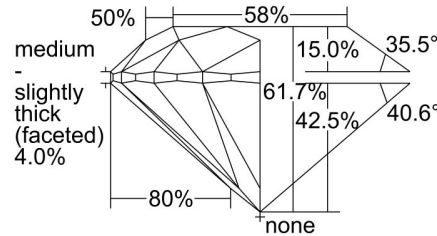

GIA DIAMOND GRADING REPORT

May 13, 2016
 GIA Report Number 1228423189
 Shape and Cutting Style Round Brilliant
 Measurements 6.46 - 6.48 x 3.99 mm

GRADING RESULTS

Carat Weight 1.03 carat
 Color Grade J
 Clarity Grade SI1
 Cut Grade Excellent

Profile to actual proportions

CLARITY CHARACTERISTICS

KEY TO SYMBOLS*

- Crystal
- ⊗ Cloud
- ~ Feather
- \\ Needle

* Red symbols denote internal characteristics (inclusions). Green or black symbols denote external characteristics (blemishes). Diagram is an approximate representation of the diamond, and symbols shown indicate type, position, and approximate size of clarity characteristics. All clarity characteristics may not be shown. Details of finish are not shown.