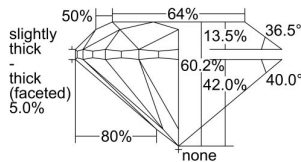

GIA®

FACSIMILE

GIA REPORT 2224485178

Verify this report at gia.edu

GIA DIAMOND DOSSIER®

May 06, 2016
GIA Report Number 2224485178
Shape and Cutting Style ..... Round Brilliant
Measurements ..... 4.69 - 4.71 x 2.83 mm

GRADING RESULTS

Carat Weight ..... 0.40 carat
Color Grade ..... F
Clarity Grade VS1
Cut Grade ..... Good

ADDITIONAL GRADING INFORMATION

Polish ..... Excellent
Symmetry ..... Very Good
Fluorescence ..... Faint
Clarity Characteristics.... Crystal, Cloud, Needle, Indented Natural
Inscription(s): GIA 2224485178

PROPORTIONS

Profile to actual proportions

GRADING SCALES

GIA COLOR SCALE	GIA CLARITY SCALE	GIA CUT SCALE	
D	FLAWLESS	EXCELLENT	
E	INTERNALLY FLAWLESS		
F		VVS₁	VERY GOOD
G	VVS₂		
H	VS₁	GOOD	
I	VS₂		
J	SI₁	FAIR	
K	SI₂		
L	I₁	POOR	
M	I₂		
N	I₃		
O			
P			
Q			
R			
S			
T			
U			
V			
W			
X			
Y			
Z