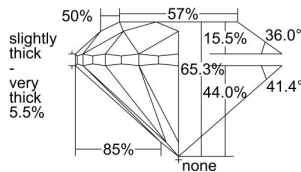

GIA®

FACSIMILE

GIA REPORT 2175643546

Verify this report at gia.edu

GIA DIAMOND DOSSIER®

May 19, 2016
GIA Report Number 2175643546
Shape and Cutting Style ..... Round Brilliant
Measurements ..... 5.99 - 6.01 x 3.92 mm

GRADING RESULTS

Carat Weight ..... 0.90 carat
Color Grade ..... G
Clarity Grade VS1
Cut Grade ..... Good

ADDITIONAL GRADING INFORMATION

Polish ..... Excellent
Symmetry ..... Excellent
Fluorescence ..... Strong Blue
Clarity Characteristics ..... Feather, Cloud, Indented Natural
Inscription(s): GIA 2175643546

PROPORTIONS

Profile to actual proportions

GRADING SCALES

GIA COLOR SCALE

COLORESS	D
	E
	F
	G
	H
	I
	J
NEAR COLORESS	K
	L
Faint	M
	N
	O
	P
	Q
	R
	S
	T
	U
	V
	W
	X
	Y
Light	Z

GIA CLARITY SCALE

FLAWLESS	VERY VERY SLIGHTLY INCLUDED	VVS₁	VVS₂	VS₁	VS₂	SLIGHTLY INCLUDED	SI₁	SI₂	I₁	I₂	I₃	
												VERY SLIGHTLY INCLUDED

GIA CUT SCALE

EXCELLENT
VERY GOOD
GOOD
FAIR
POOR