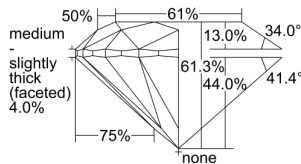

GIA®

FACSIMILE

GIA DIAMOND DOSSIER®

May 20, 2016
GIA Report Number 7228707772
Shape and Cutting Style ..... Round Brilliant
Measurements ..... 4.56 - 4.59 x 2.81 mm

GRADING RESULTS

Carat Weight ..... 0.36 carat
Color Grade ..... K
Clarity Grade VVS1
Cut Grade ..... Excellent

ADDITIONAL GRADING INFORMATION

Polish ..... Excellent
Symmetry ..... Excellent
Fluorescence ..... None
Clarity Characteristics ..... Pinpoint, Feather
Inscription(s): GIA 7228707772

GIA REPORT 7228707772

Verify this report at gia.edu

PROPORTIONS

Profile to actual proportions

GRADING SCALES

GIA COLOR SCALE	GIA CLARITY SCALE	GIA CUT SCALE	
D	FLAWLESS	EXCELLENT	
E	INTERNALLY FLAWLESS		
F		VVS₁	VERY GOOD
G	VVS₂		
H	VS₁	GOOD	
I	VS₂		
J	SI₁	FAIR	
K	SI₂		
L	I₁	POOR	
M	I₂		
N	I₃		
O			
P			
Q			
R			
S			
T			
U			
V			
W			
X			
Y			
Z