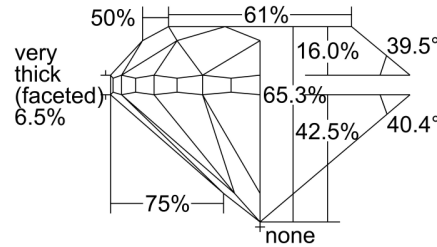

GIA DIAMOND GRADING REPORT

 April 19, 2016
 GIA Report Number 1229023079
 Shape and Cutting Style Round Brilliant
 Measurements 6.06 - 6.16 x 3.99 mm

GRADING RESULTS

 Carat Weight 1.00 carat
 Color Grade J
 Clarity Grade VS1
 Cut Grade Good

ADDITIONAL GRADING INFORMATION

 Polish Very Good
 Symmetry Very Good
 Fluorescence Strong Blue
 Inscription(s): GIA 1229023079

PROPORTIONS

Profile to actual proportions

CLARITY CHARACTERISTICS

KEY TO SYMBOLS*

-  Indented Natural
-  Needle
-  Cloud
-  Natural

* Red symbols denote internal characteristics (inclusions). Green or black symbols denote external characteristics (blemishes). Diagram is an approximate representation of the diamond, and symbols shown indicate type, position, and approximate size of clarity characteristics. All clarity characteristics may not be shown. Details of finish are not shown.