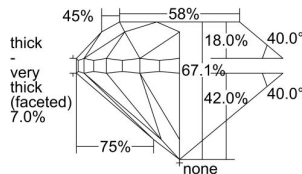

GIA®

FACSIMILE

GIA REPORT

7222486621

Verify this report at gia.edu

GIA DIAMOND DOSSIER®

May 02, 2016
GIA Report Number 7222486621
Shape and Cutting Style ..... Round Brilliant
Measurements ..... 5.78 - 5.90 x 3.92 mm

GRADING RESULTS

Carat Weight ..... 0.90 carat
Color Grade ..... K
Clarity Grade VVS2
Cut Grade ..... Good

ADDITIONAL GRADING INFORMATION

Polish ..... Very Good
Symmetry ..... Good
Fluorescence ..... None
Clarity Characteristics..... Needle, Pinpoint, Indented Natural
Inscription(s): GIA 7222486621

PROPORTIONS

Profile to actual proportions

GRADING SCALES

GIA COLOR SCALE

COLORESS	D
	E
	F
	G
	H
	I
	J
NEAR COLORESS	K
	L
Faint	M
	N
	O
	P
Very Light	R
	S
	T
	U
	V
Light	W
	X
	Y
	Z

GIA CLARITY SCALE

Very Very Slightly Included	FLAWLESS
	INTERNALLY FLAWLESS
Very Slightly Included	VVS₁
	VVS₂
Slightly Included	VS₁
	VS₂
Included	SI₁
	SI₂
	I₁
	I₂
	I₃

GIA CUT SCALE

EXCELLENT
VERY GOOD
GOOD
FAIR
POOR