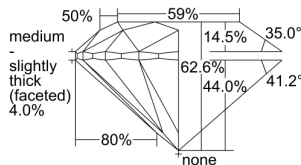

GIA®

FACSIMILE

GIA REPORT 5216984737

Verify this report at gia.edu

GIA DIAMOND DOSSIER®

March 07, 2016
GIA Report Number 5216984737
Shape and Cutting Style ..... Round Brilliant
Measurements ..... 4.70 - 4.73 x 2.95 mm

GRADING RESULTS

Carat Weight ..... 0.40 carat
Color Grade ..... G
Clarity Grade VS1
Cut Grade ..... Excellent

ADDITIONAL GRADING INFORMATION

Polish ..... Excellent
Symmetry ..... Very Good
Fluorescence ..... Medium Blue
Clarity Characteristics ..... Feather, Needle
Inscription(s): GIA 5216984737

PROPORTIONS

Profile to actual proportions

GRADING SCALES

GIA COLOR SCALE

COLORESS	D
	E
	F
	G
	H
	I
	J
NEAR COLORESS	K
	L
FAINT	M
	N
	O
	P
	R
VERY LIGHT	S
	T
	U
	V
	W
	X
	Y
LIGHT	Z

GIA CLARITY SCALE

VERY VERY SLIGHTLY INCLUDED	FLAWLESS
	INTERNALLY FLAWLESS
VERY SLIGHTLY INCLUDED	VVS₁
	VVS₂
SLIGHTLY INCLUDED	VS₁
	VS₂
INCLUDED	SI₁
	SI₂
	I₁
	I₂
	I₃

GIA CUT SCALE

EXCELLENT
VERY GOOD
GOOD
FAIR
POOR