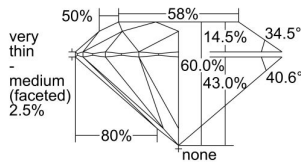

GIA®

FACSIMILE

GIA REPORT 6225437360

Verify this report at gia.edu

GIA DIAMOND DOSSIER®

April 21, 2016
GIA Report Number 6225437360
Shape and Cutting Style ..... Round Brilliant
Measurements ..... 4.81 - 4.83 x 2.89 mm

GRADING RESULTS

Carat Weight ..... 0.40 carat
Color Grade ..... E
Clarity Grade S11
Cut Grade ..... Very Good

ADDITIONAL GRADING INFORMATION

Polish ..... Very Good
Symmetry ..... Very Good
Fluorescence ..... Medium Blue
Clarity Characteristics..... Crystal, Cavity, Feather, Cloud
Inspection(s): GIA 6225437360

PROPORTIONS

GRADING SCALES

GIA COLOR SCALE	GIA CLARITY SCALE	GIA CUT SCALE	
D	FLAWLESS	EXCELLENT	
E	INTERNALLY FLAWLESS		
F		VVS₁	VERY GOOD
G	VVS₂		
H	VS₁	GOOD	
I	VS₂		
J	S1₁	FAIR	
K	S1₂		
L	I₁	POOR	
M	I₂		
N	I₃		
O			
P			
Q			
R			
S			
T			
U			
V			
W			
X			
Y			
Z