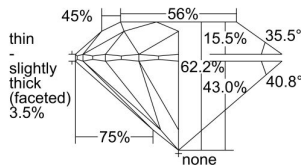

GIA®

FACSIMILE

GIA REPORT 2217857567

Verify this report at gia.edu

GIA DIAMOND DOSSIER®

March 02, 2016
GIA Report Number 2217857567
Shape and Cutting Style ..... Round Brilliant
Measurements ..... 4.45 - 4.48 x 2.78 mm

GRADING RESULTS

Carat Weight ..... 0.34 carat
Color Grade ..... G
Clarity Grade S11
Cut Grade ..... Excellent

ADDITIONAL GRADING INFORMATION

Polish ..... Excellent
Symmetry ..... Excellent
Fluorescence ..... Faint
Clarity Characteristics ..... Feather, Crystal
Inscription(s): GIA 2217857567

PROPORTIONS

Profile to actual proportions