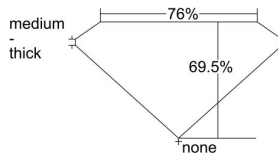

GIA®

FACSIMILE

GIA REPORT 6225640931

Verify this report at gia.edu

GIA DIAMOND DOSSIER®

May 17, 2016
GIA Report Number 6225640931
Shape and Cutting Style ..... Square Modified Brilliant
Measurements ..... 3.88 x 3.72 x 2.58 mm

GRADING RESULTS

Carat Weight ..... 0.30 carat
Color Grade ..... G
Clarity Grade VVS1

ADDITIONAL GRADING INFORMATION

Polish ..... Good
Symmetry ..... Very Good
Fluorescence ..... None
Clarity Characteristics ..... Pinpoint, Feather, Chip
Inscription(s): GIA 6225640931

PROPORTIONS

Profile not to actual proportions

GRADING SCALES

GIA COLOR SCALE		GIA CLARITY SCALE			
COLORLESS	D	VERY VERY SLIGHTLY INCLUDED	FLAWLESS		
	E		INTERNALLY FLAWLESS		
	F	VERY SLIGHTLY INCLUDED	VVS₁		
	G		VVS₂		
	H		VS₁		
	NEAR COLORLESS	I	SLIGHTLY INCLUDED	VS₂	
		J		SI₁	
		FAINT	K	INCLUDED	SI₂
			L		I₁
			M		I₂
VERY LIGHT			N	LIGHT	I₃
			O		
			P		
	Q				
LIGHT	R				
	S				
	T				
	U				
	V				
	Z