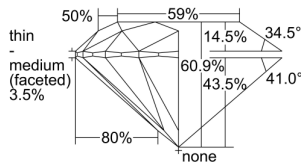

GIA®

FACSIMILE

GIA REPORT 2227359274

Verify this report at gia.edu

GIA DIAMOND DOSSIER®

April 15, 2016
GIA Report Number 2227359274
Shape and Cutting Style ..... Round Brilliant
Measurements ..... 5.24 - 5.28 x 3.20 mm

GRADING RESULTS

Carat Weight ..... 0.54 carat
Color Grade ..... E
Clarity Grade SI2
Cut Grade ..... Excellent

ADDITIONAL GRADING INFORMATION

Polish ..... Excellent
Symmetry ..... Excellent
Fluorescence ..... None
Clarity Characteristics..... Cloud, Crystal, Feather
Inscription(s): GIA 2227359274

PROPORTIONS

Profile to actual proportions

GRADING SCALES

GIA COLOR SCALE

COLORLESS	D
	E
	F
	G
	H
	I
	J
NEAR COLORLESS	K
	L
	M
	N
	O
	P
	Q
	R
	S
	T
	U
	V
	W
	X
	Y
LIGHT	Z

GIA CLARITY SCALE

FLAWLESS	VERY VERY SLIGHTLY INCLUDED	VVS₁	VVS₂	VS₁	VS₂	SI₁	SI₂	I₁	I₂	I₃	
											VERY SLIGHTLY INCLUDED
INTERNALLY FLAWLESS	VERY SLIGHTLY INCLUDED										

GIA CUT SCALE

EXCELLENT
VERY GOOD
GOOD
FAIR
POOR