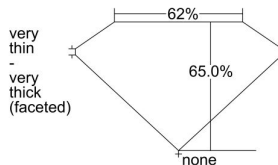

GIA®

FACSIMILE

GIA REPORT

1176628441

Verify this report at gia.edu

GIA DIAMOND DOSSIER®

May 13, 2016
GIA Report Number 1176628441
Shape and Cutting Style ..... Pear Brilliant
Measurements ..... 6.85 x 5.25 x 3.41 mm

GRADING RESULTS

Carat Weight ..... 0.73 carat
Color Grade ..... D
Clarity Grade SI1

ADDITIONAL GRADING INFORMATION

Polish ..... Good
Symmetry ..... Fair
Fluorescence ..... Medium Blue
Clarity Characteristics ..... Crystal
Inscription(s): GIA 1176628441

PROPORTIONS

Profile not to actual proportions

GRADING SCALES

GIA COLOR SCALE		GIA CLARITY SCALE	
COLORLESS	D	VERY VERY SLIGHTLY INCLUDED	FLAWLESS
	E		INTERNALLY FLAWLESS
	F		VVS₁
	G		VVS₂
	H		VS₁
	I		VS₂
	J		SI₁
	K		SI₂
	L		I₁
	M		I₂
NEAR COLORLESS	N	SLIGHTLY INCLUDED	I₃
	O		
	P		
	Q		
FAINT	R	INCLUDED	
	S		
	T		
	U		
VERY LIGHT	V		
	W		
	X		
	Y		
LIGHT	Z