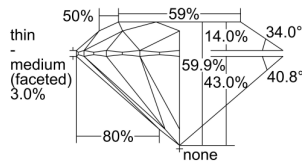

GIA®

FACSIMILE

GIA DIAMOND DOSSIER®

April 28, 2016
GIA Report Number 7226433957
Shape and Cutting Style ..... Round Brilliant
Measurements ..... 5.23 - 5.25 x 3.14 mm

GRADING RESULTS

Carat Weight ..... 0.52 carat
Color Grade ..... E
Clarity Grade S11
Cut Grade ..... Excellent

ADDITIONAL GRADING INFORMATION

Polish ..... Excellent
Symmetry ..... Excellent
Fluorescence ..... None
Clarity Characteristics..... Cloud, Crystal, Feather
Inscription(s): GIA 7226433957

GIA REPORT 7226433957

Verify this report at gia.edu

PROPORTIONS

Profile to actual proportions