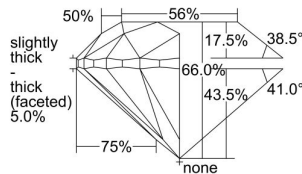

GIA®

FACSIMILE

GIA REPORT 7228553941

Verify this report at gia.edu

GIA DIAMOND DOSSIER®

May 03, 2016
GIA Report Number 7228553941
Shape and Cutting Style ..... Round Brilliant
Measurements ..... 4.58 - 4.61 x 3.03 mm

GRADING RESULTS

Carat Weight ..... 0.41 carat
Color Grade ..... K
Clarity Grade VVS1
Cut Grade ..... Good

ADDITIONAL GRADING INFORMATION

Polish ..... Excellent
Symmetry ..... Excellent
Fluorescence ..... None
Clarity Characteristics ..... Cloud, Pinpoint, Feather
Inscription(s): GIA 7228553941

PROPORTIONS

Profile to actual proportions

GRADING SCALES

GIA COLOR SCALE

COLORESS	D
	E
	F
	G
	H
	I
	J
NEAR COLORESS	K
	L
Faint	M
	N
	O
	P
	Q
	R
	S
	T
	U
	V
	W
	X
	Y
Light	Z

GIA CLARITY SCALE

VERY VERY SLIGHTLY INCLUDED	FLAWLESS
	INTERNALLY FLAWLESS
VERY SLIGHTLY INCLUDED	VVS₁
	VVS₂
SLIGHTLY INCLUDED	VS₁
	VS₂
INCLUDED	SI₁
	SI₂
	I₁
	I₂
	I₃

GIA CUT SCALE

EXCELLENT
VERY GOOD
GOOD
FAIR
POOR