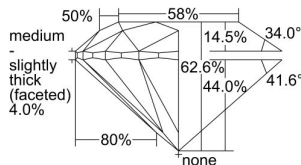

GIA®

FACSIMILE

GIA DIAMOND DOSSIER®

May 02, 2016
GIA Report Number 7221517807
Shape and Cutting Style ..... Round Brilliant
Measurements ..... 4.69 - 4.71 x 2.94 mm

GRADING RESULTS

Carat Weight ..... 0.40 carat
Color Grade ..... G
Clarity Grade VVS1
Cut Grade ..... Excellent

ADDITIONAL GRADING INFORMATION

Polish ..... Excellent
Symmetry ..... Excellent
Fluorescence ..... None
Clarity Characteristics..... Cloud, Feather
Inscription(s): GIA 7221517807

GIA REPORT 7221517807

Verify this report at gia.edu

PROPORTIONS

Profile to actual proportions

GRADING SCALES

GIA COLOR SCALE	GIA CLARITY SCALE	GIA CUT SCALE	
D	FLAWLESS	EXCELLENT	
E	INTERNALLY FLAWLESS		
F		VVS₁	VERY GOOD
G	VVS₂		
H	VS₁	GOOD	
I	VS₂		
J	SI₁	FAIR	
K	SI₂		
L	I₁	POOR	
M	I₂		
N	I₃		
O			
P			
Q			
R			
S			
T			
U			
V			
W			
X			
Y			
Z