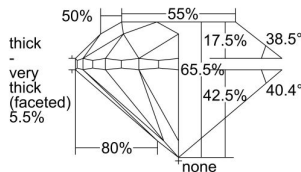

GIA®

FACSIMILE

GIA REPORT 7221538623

Verify this report at gia.edu

GIA DIAMOND DOSSIER®

May 02, 2016
GIA Report Number 7221538623
Shape and Cutting Style ..... Round Brilliant
Measurements ..... 4.89 - 4.93 x 3.22 mm

GRADING RESULTS

Carat Weight ..... 0.50 carat
Color Grade ..... F
Clarity Grade VVS2
Cut Grade ..... Good

ADDITIONAL GRADING INFORMATION

Polish ..... Excellent
Symmetry ..... Very Good
Fluorescence ..... None
Clarity Characteristics ..... Feather, Pinpoint
Inscription(s): GIA 7221538623

PROPORTIONS

Profile to actual proportions

GRADING SCALES

GIA COLOR SCALE

COLORLESS	D
	E
	F
	G
	H
	I
	J
NEAR COLORLESS	K
	L
	M
	N
	O
	P
	R
	S
	T
	U
	V
	W
	X
	Y
LIGHT	Z

GIA CLARITY SCALE

FLAWLESS	VERY VERY SLIGHTLY INCLUDED	VVS₁	
			VVS₂
INTERNALLY FLAWLESS	VERY SLIGHTLY INCLUDED	VS₁	
		VS₂	
SLIGHTLY INCLUDED	SLIGHTLY INCLUDED	SI₁	
		SI₂	
INCLUDED	INCLUDED	I₁	
		I₂	
		I₃	

GIA CUT SCALE

EXCELLENT
VERY GOOD
GOOD
FAIR
POOR