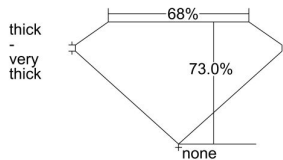

GIA®

FACSIMILE

GIA REPORT 6221042561

Verify this report at gia.edu

GIA DIAMOND DOSSIER®

March 15, 2016
GIA Report Number 6221042561
Shape and Cutting Style ..... Square Modified Brilliant
Measurements ..... 4.86 x 4.81 x 3.51 mm

GRADING RESULTS

Carat Weight ..... 0.71 carat
Color Grade ..... F
Clarity Grade SI1

ADDITIONAL GRADING INFORMATION

Polish ..... Excellent
Symmetry ..... Very Good
Fluorescence ..... None
Clarity Characteristics ..... Cloud, Crystal
Inscription(s): GIA 6221042561

PROPORTIONS

Profile not to actual proportions

GRADING SCALES

GIA COLOR SCALE		GIA CLARITY SCALE			
COLORLESS	D	VERY VERY SLIGHTLY INCLUDED	FLAWLESS		
	E		INTERNALLY FLAWLESS		
	F	VERY SLIGHTLY INCLUDED	VVS₁		
	G		VVS₂		
	H		VS₁		
	NEAR COLORLESS	I	SLIGHTLY INCLUDED	VS₂	
		J		SI₁	
		FAINT	K	INCLUDED	SI₂
			L		I₁
			M		I₂
VERY LIGHT	N	LIGHT	I₃		
	O				
	P				
	Q				
	R