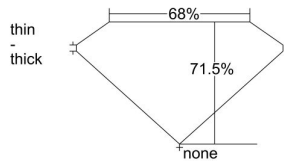

GIA®

FACSIMILE

GIA REPORT 6221042677

Verify this report at gia.edu

GIA DIAMOND DOSSIER®

March 14, 2016
GIA Report Number 6221042677
Shape and Cutting Style ..... Square Modified Brilliant
Measurements ..... 4.95 x 4.92 x 3.52 mm

GRADING RESULTS

Carat Weight ..... 0.74 carat
Color Grade ..... H
Clarity Grade VS1

ADDITIONAL GRADING INFORMATION

Polish ..... Excellent
Symmetry ..... Excellent
Fluorescence ..... None
Clarity Characteristics ..... Crystal, Cloud
Inscription(s): GIA 6221042677

PROPORTIONS

Profile not to actual proportions

GRADING SCALES

GIA COLOR SCALE		GIA CLARITY SCALE			
COLORLESS	D	VERY VERY SLIGHTLY INCLUDED	FLAWLESS		
	E		INTERNALLY FLAWLESS		
	F	VERY SLIGHTLY INCLUDED	VVS₁		
	G		VVS₂		
	H		VS₁		
	NEAR COLORLESS	I	SLIGHTLY INCLUDED	VS₂	
		J		SI₁	
		FAINT	K	INCLUDED	SI₂
			L		I₁
			M		I₂
VERY LIGHT			N	INCLUDED	I₃
			O		
			P		
	Q				
LIGHT	R				
	S				
	T				
	U				
	V				
	Z