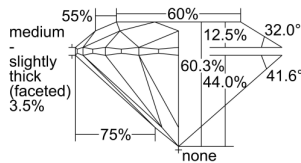

GIA®

FACSIMILE

GIA REPORT 7216957444

Verify this report at gia.edu

GIA DIAMOND DOSSIER®

March 04, 2016
GIA Report Number 7216957444
Shape and Cutting Style ..... Round Brilliant
Measurements ..... 5.39 - 5.41 x 3.25 mm

GRADING RESULTS

Carat Weight ..... 0.57 carat
Color Grade ..... H
Clarity Grade VS2
Cut Grade ..... Excellent

ADDITIONAL GRADING INFORMATION

Polish ..... Excellent
Symmetry ..... Excellent
Fluorescence ..... None
Clarity Characteristics..... Cloud, Feather
Inscription(s): GIA 7216957444

PROPORTIONS

Profile to actual proportions

GRADING SCALES

GIA COLOR SCALE	GIA CLARITY SCALE	GIA CUT SCALE	
D	FLAWLESS	EXCELLENT	
E	INTERNALLY FLAWLESS		
F		VVS₁	VERY GOOD
G	VVS₂		
H	VS₁	GOOD	
I	VS₂		
J	SI₁	FAIR	
K	SI₂		
L	I₁	POOR	
M	I₂		
N	I₃		
O			
P			
Q			
R			
S			
T			
U			
V			
W			
X			
Y			
Z