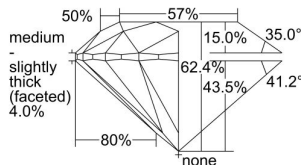

GIA®

FACSIMILE

GIA REPORT 5226527419

Verify this report at gia.edu

GIA DIAMOND DOSSIER®

May 02, 2016
GIA Report Number 5226527419
Shape and Cutting Style ..... Round Brilliant
Measurements ..... 4.85 - 4.87 x 3.03 mm

GRADING RESULTS

Carat Weight ..... 0.44 carat
Color Grade ..... G
Clarity Grade VVS1
Cut Grade ..... Excellent

ADDITIONAL GRADING INFORMATION

Polish ..... Excellent
Symmetry ..... Excellent
Fluorescence ..... None
Clarity Characteristics..... Pinpoint, Cloud, Indented Natural, Feather

Inscription(s): GIA 5226527419

PROPORTIONS

Profile to actual proportions

GRADING SCALES

GIA COLOR SCALE	GIA CLARITY SCALE	GIA CUT SCALE
COLOURLESS D	FLAWLESS	EXCELLENT
E	INTERNALLY FLAWLESS	
F	VVS₁	VERY GOOD
G		
H	VVS₂	GOOD
I	VS₁	
J	VS₂	FAIR
K	SI₁	
L	SI₂	POOR
M	I₁	
N	I₂	
O	I₃	
P		
Q		
R		
S		
T		
U		
V		
W		
X		
Y		
Z