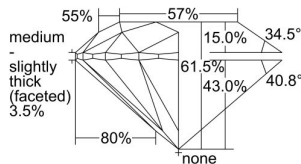

GIA®

FACSIMILE

GIA REPORT 6222273819

Verify this report at gia.edu

GIA DIAMOND DOSSIER®

April 05, 2016
GIA Report Number 6222273819
Shape and Cutting Style ..... Round Brilliant
Measurements ..... 4.02 - 4.03 x 2.48 mm

GRADING RESULTS

Carat Weight ..... 0.24 carat
Color Grade ..... H
Clarity Grade VS1
Cut Grade ..... Excellent

ADDITIONAL GRADING INFORMATION

Polish ..... Excellent
Symmetry ..... Excellent
Fluorescence ..... None
Clarity Characteristics ..... Feather, Pinpoint
Inscription(s): GIA 6222273819

PROPORTIONS

Profile to actual proportions

GRADING SCALES

GIA COLOR SCALE	GIA CLARITY SCALE	GIA CUT SCALE	
COLOURLESS D	FLAWLESS	EXCELLENT	
E	INTERNALLY FLAWLESS		
F		VVS₁	VERY GOOD
G	VVS₂		
H	VS₁	GOOD	
I	VS₂		
J	SI₁	FAIR	
K	SI₂		
L	I₁	POOR	
M	I₂		
N	I₃		
O			
P			
Q			
R			
S			
T			
U			
V			
W			
X			
Y			
Z