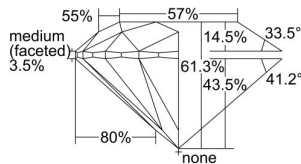

GIA®

FACSIMILE

GIA REPORT 3225225834

Verify this report at gia.edu

GIA DIAMOND DOSSIER®

March 29, 2016
GIA Report Number 3225225834
Shape and Cutting Style ..... Round Brilliant
Measurements ..... 4.00 - 4.01 x 2.45 mm

GRADING RESULTS

Carat Weight ..... 0.24 carat
Color Grade ..... G
Clarity Grade VS1
Cut Grade ..... Excellent

ADDITIONAL GRADING INFORMATION

Polish ..... Excellent
Symmetry ..... Excellent
Fluorescence ..... None
Clarity Characteristics ..... Feather
Inscription(s): GIA 3225225834

PROPORTIONS

Profile to actual proportions

GRADING SCALES

GIA COLOR SCALE	GIA CLARITY SCALE	GIA CUT SCALE	
D	FLAWLESS	EXCELLENT	
E	INTERNALLY FLAWLESS		
F		VVS₁	VERY GOOD
G	VVS₂		
H	VS₁	GOOD	
I	VS₂		
J	SI₁	FAIR	
K	SI₂		
L	I₁	POOR	
M	I₂		
N	I₃		
O			
P			
Q			
R			
S			
T			
U			
V			
W			
X			
Y			
Z