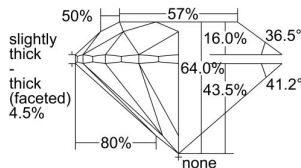

GIA®

FACSIMILE

GIA REPORT 5223483266

Verify this report at gia.edu

GIA DIAMOND DOSSIER®

May 03, 2016
GIA Report Number 5223483266
Shape and Cutting Style ..... Round Brilliant
Measurements ..... 5.56 - 5.61 x 3.58 mm

GRADING RESULTS

Carat Weight ..... 0.70 carat
Color Grade ..... D
Clarity Grade VS1
Cut Grade ..... Very Good

ADDITIONAL GRADING INFORMATION

Polish ..... Excellent
Symmetry ..... Very Good
Fluorescence ..... Strong Blue
Clarity Characteristics..... Crystal, Feather, Pinpoint
Inscription(s): GIA 5223483266

PROPORTIONS

Profile to actual proportions