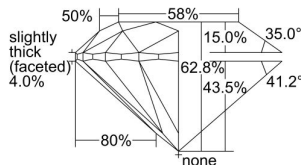

GIA®

FACSIMILE

GIA REPORT 2226354242

Verify this report at gia.edu

GIA DIAMOND DOSSIER®

April 15, 2016
GIA Report Number 2226354242
Shape and Cutting Style ..... Round Brilliant
Measurements ..... 5.03 - 5.06 x 3.17 mm

GRADING RESULTS

Carat Weight ..... 0.50 carat
Color Grade ..... D
Clarity Grade VS1
Cut Grade ..... Excellent

ADDITIONAL GRADING INFORMATION

Polish ..... Excellent
Symmetry ..... Excellent
Fluorescence ..... Faint
Clarity Characteristics ..... Feather, Pinpoint, Needle
Inscription(s): GIA 2226354242

PROPORTIONS

Profile to actual proportions