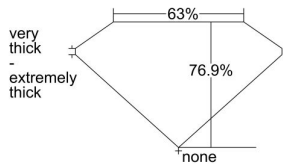

GIA®

FACSIMILE

GIA REPORT 1227587944

Verify this report at gia.edu

GIA DIAMOND DOSSIER®

May 10, 2016
GIA Report Number 1227587944
Shape and Cutting Style ..... Emerald Cut
Measurements ..... 6.25 x 4.34 x 3.33 mm

GRADING RESULTS

Carat Weight ..... 0.90 carat
Color Grade ..... D
Clarity Grade VS1

ADDITIONAL GRADING INFORMATION

Polish ..... Excellent
Symmetry ..... Very Good
Fluorescence ..... None
Clarity Characteristics..Crystal, Cloud, Pinpoint, Indented Natural
Inscription(s): GIA 1227587944

PROPORTIONS

Profile not to actual proportions

GRADING SCALES

GIA COLOR SCALE		GIA CLARITY SCALE			
COLORLESS	D	VERY VERY SLIGHTLY INCLUDED	FLAWLESS		
	E		INTERNALLY FLAWLESS		
	F	VERY SLIGHTLY INCLUDED	VVS₁		
	G		VVS₂		
	H		VS₁		
	NEAR COLORLESS	I	SLIGHTLY INCLUDED	VS₂	
		J		SI₁	
		FAINT	K	INCLUDED	SI₂
			L		I₁
			M		I₂
VERY LIGHT	N	LIGHT	I₃		
	O				
	P				
	Q				
	R