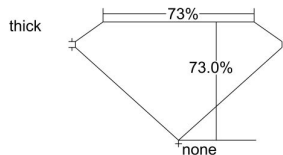

GIA®

FACSIMILE

GIA REPORT 6221638636

Verify this report at gia.edu

GIA DIAMOND DOSSIER®

May 16, 2016
GIA Report Number 6221638636
Shape and Cutting Style ..... **Square Modified Brilliant**
Measurements ..... **4.77 x 4.74 x 3.46 mm**

GRADING RESULTS

Carat Weight ..... **0.70 carat**
Color Grade ..... **F**
Clarity Grade **VS1**

ADDITIONAL GRADING INFORMATION

Polish ..... **Excellent**
Symmetry ..... **Very Good**
Fluorescence ..... **None**
Clarity Characteristics..... **Feather, Needle, Pinpoint**
Inscription(s): GIA 6221638636

PROPORTIONS

Profile not to actual proportions

GRADING SCALES

GIA COLOR SCALE		GIA CLARITY SCALE			
COLORLESS	D	VERY VERY SLIGHTLY INCLUDED	FLAWLESS		
	E		INTERNALLY FLAWLESS		
	F	VERY SLIGHTLY INCLUDED	VVS₁		
	G		VVS₂		
	H		VS₁		
	NEAR COLORLESS	I	SLIGHTLY INCLUDED	VS₂	
		J		SI₁	
		FAINT	K	INCLUDED	SI₂
			L		I₁
			M		I₂
VERY LIGHT	N	LIGHT	I₃		
	O				
	P				
	Q				
LIGHT	R				
	S				
	T				
	U				
	V				
	Z