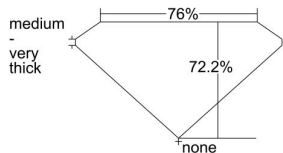

GIA®

FACSIMILE

GIA REPORT 6221638528

Verify this report at gia.edu

GIA DIAMOND DOSSIER®

May 16, 2016
GIA Report Number 6221638528
Shape and Cutting Style ..... Square Modified Brilliant
Measurements ..... 4.28 x 4.22 x 3.05 mm

GRADING RESULTS

Carat Weight ..... 0.50 carat
Color Grade ..... D
Clarity Grade VS1

ADDITIONAL GRADING INFORMATION

Polish ..... Very Good
Symmetry ..... Good
Fluorescence ..... None
Clarity Characteristics..... Crystal, Cavity, Feather, Cloud
Inscription(s): GIA 6221638528

PROPORTIONS

Profile not to actual proportions

GRADING SCALES

GIA COLOR SCALE		GIA CLARITY SCALE			
COLORLESS	D	VERY VERY SLIGHTLY INCLUDED	FLAWLESS		
	E		INTERNALLY FLAWLESS		
	F	VERY SLIGHTLY INCLUDED	VVS₁		
	G		VVS₂		
	H		VS₁		
	NEAR COLORLESS	I	VERY SLIGHTLY INCLUDED	VS₂	
		J		SI₁	
		FAINT	K	SLIGHTLY INCLUDED	SI₂
			L		I₁
			M		I₂
VERY LIGHT			N	INCLUDED	I₃
			O		
			P		
	Q				
LIGHT	R				
	S				
	T				
	U				
	V				
	Z