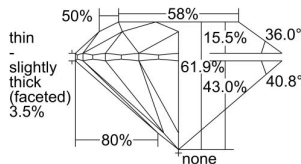

GIA®

FACSIMILE

GIA REPORT 2227455407

Verify this report at gia.edu

GIA DIAMOND DOSSIER®

April 29, 2016
GIA Report Number 2227455407
Shape and Cutting Style ..... Round Brilliant
Measurements ..... 4.71 - 4.74 x 2.93 mm

GRADING RESULTS

Carat Weight ..... 0.40 carat
Color Grade ..... G
Clarity Grade S11
Cut Grade ..... Excellent

ADDITIONAL GRADING INFORMATION

Polish ..... Excellent
Symmetry ..... Excellent
Fluorescence ..... None
Clarity Characteristics..... Cloud, Crystal, Feather
Inscription(s): GIA 2227455407

PROPORTIONS

Profile to actual proportions