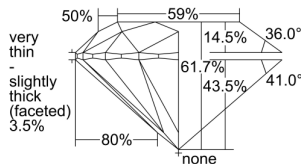

GIA®

FACSIMILE

GIA REPORT 2228568484

Verify this report at gia.edu

GIA DIAMOND DOSSIER®

May 06, 2016
GIA Report Number 2228568484
Shape and Cutting Style ..... Round Brilliant
Measurements ..... 4.73 - 4.74 x 2.92 mm

GRADING RESULTS

Carat Weight ..... 0.40 carat
Color Grade ..... F
Clarity Grade VS1
Cut Grade ..... Very Good

ADDITIONAL GRADING INFORMATION

Polish ..... Excellent
Symmetry ..... Excellent
Fluorescence ..... None
Clarity Characteristics..... Indented Natural, Cloud, Pinpoint
Inscription(s): GIA 2228568484

PROPORTIONS

GRADING SCALES

GIA COLOR SCALE	GIA CLARITY SCALE	GIA CUT SCALE	
COLOURLESS D	FLAWLESS	EXCELLENT	
E	INTERNALLY FLAWLESS		
F		VVS₁	VERY GOOD
G	VVS₂		
H	VS₁	GOOD	
I	VS₂		
J	SI₁	FAIR	
K	SI₂		
L	I₁	POOR	
M	I₂		
N	I₃		
O			
P			
Q			
R			
S			
T			
U			
V			
W			
X			
Y			
Z