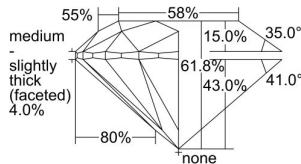

GIA®

FACSIMILE

GIA REPORT 2227589784

Verify this report at gia.edu

GIA DIAMOND DOSSIER®

May 06, 2016
GIA Report Number 2227589784
Shape and Cutting Style ..... Round Brilliant
Measurements ..... 4.40 - 4.43 x 2.73 mm

GRADING RESULTS

Carat Weight ..... 0.33 carat
Color Grade ..... H
Clarity Grade VVS1
Cut Grade ..... Excellent

ADDITIONAL GRADING INFORMATION

Polish ..... Excellent
Symmetry ..... Excellent
Fluorescence ..... None
Clarity Characteristics..... Pinpoint, Cloud, Feather, Indented
Natural

Inscription(s): GIA 2227589784

PROPORTIONS

Profile to actual proportions

GRADING SCALES

GIA COLOR SCALE	GIA CLARITY SCALE	GIA CUT SCALE	
D	FLAWLESS	EXCELLENT	
E	INTERNALLY FLAWLESS		
F		VVS₁	VERY GOOD
G	VVS₂		
H	VS₁	GOOD	
I	VS₂		
J	SI₁	FAIR	
K	SI₂		
L	I₁	POOR	
M			
N			
O	I₂		
P			
Q			
R	I₃		
S			
T			
U			
V			
W			
X			
Y			
Z