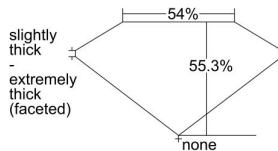

GIA®

FACSIMILE

GIA REPORT 5171623976

Verify this report at gia.edu

GIA DIAMOND DOSSIER®

May 18, 2016
GIA Report Number 5171623976
Shape and Cutting Style ..... Heart Brilliant
Measurements ..... 6.07 x 6.55 x 3.62 mm

GRADING RESULTS

Carat Weight ..... 0.86 carat
Color Grade ..... H
Clarity Grade SI1

ADDITIONAL GRADING INFORMATION

Polish ..... Good
Symmetry ..... Good
Fluorescence ..... None
Clarity Characteristics ..... Cloud, Crystal, Feather
Inscription(s): GIA 5171623976

PROPORTIONS

Profile not to actual proportions

GRADING SCALES

GIA COLOR SCALE		GIA CLARITY SCALE			
COLORLESS	D	VERY VERY SLIGHTLY INCLUDED	FLAWLESS		
	E		INTERNALLY FLAWLESS		
	F	VERY SLIGHTLY INCLUDED	VVS₁		
	G		VVS₂		
	H		VS₁		
	NEAR COLORLESS	I	SLIGHTLY INCLUDED	VS₂	
		J		SI₁	
		FAINT	K	INCLUDED	SI₂
			L		I₁
			M		I₂
VERY LIGHT	N	LIGHT	I₃		
	O				
	P				
	Q				
	R